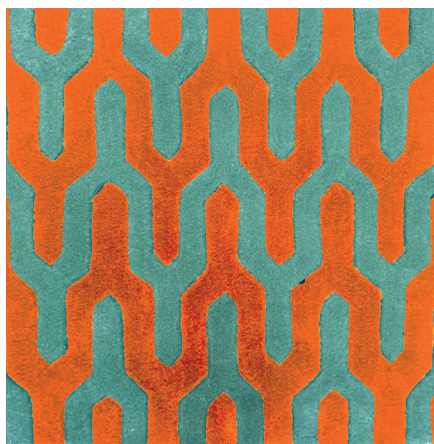

Carpet in wool with the tones design with the word "Y" motif. Each piece is entirely hand tufted and is the result of an unparalleled know-how.

FINISHES

WOOL

SILK

WOOL/SILK

DIMENSIONS

CUSTOM

PURPLE/GREEN

ORANGE/TURQUOISE

BROWN/CREAM

GREEN/CREAM

BLUE/CREAM