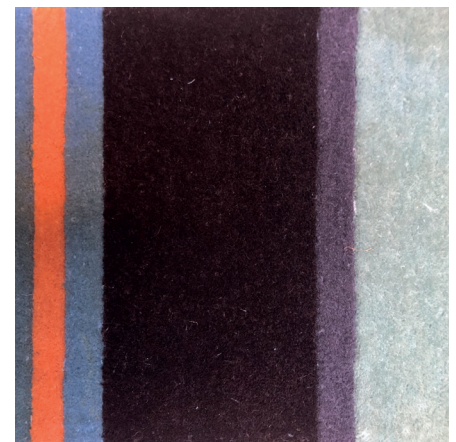

Carpet in wool with multicolored design with striped motif. Each piece is entirely hand tufted and is the result of an unparalleled know-how.

FINISHES

WOOL

SILK

WOOL/SILK

DIMENSIONS

CUSTOM

LIGHT BLUE/RED/CREAM/BLUE

LIGHT BLUE/RED/CREAM/BLUE/
GREEN

LIGHT BLUE/ORANGE/PURPLE/BLUE