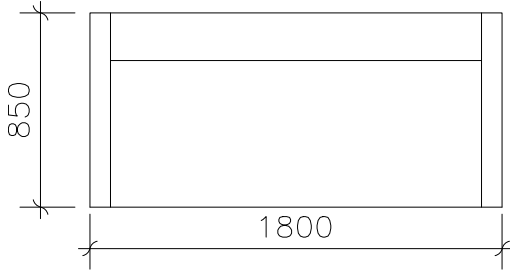

MICHELE BÖNAN
I N T E R I O R S

CONTACT

Limonaia Torrigiani
Via dei serragli 144/146,
50124 Firenze FI Ph. +39 055
0541106
info@michelebonaninteriors.com
michelebonaninteriors.com

EPIC

CODE: DV-10

Sofa made of outer boar leather and cashmere upholstery.

DIMENSIONS

W: 180 cm / D: 85 cm / H: 75 cm

FINISHES

PICKLED OAK

CACHEMERE