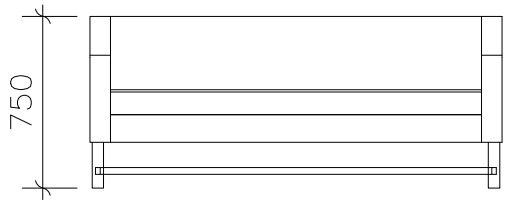

MICHELE BÖNAN
I N T E R I O R S

CONTACT

Limonaia Torrigiani
Via dei serragli 144/146,
50124 Firenze FI Ph. +39 055
0541106
info@michelebonaninteriors.com
michelebonaninteriors.com

EPIC

CODE: DV-10

Sofa made of outer boar leather and cashmere upholstery.

DIMENSIONS

W: 180 cm / D: 85 cm / H: 75 cm

FINISHES

PICKLED OAK

CACHEMERE