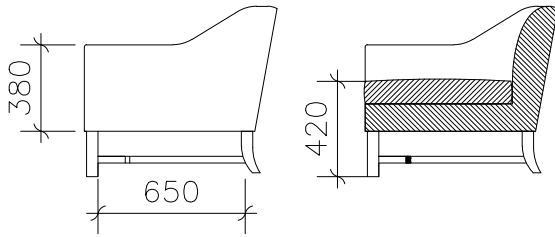

MICHELE BÖNAN
I N T E R I O R S

CONTACT

Limonaia Torrigiani
Via dei serragli 144/146,
50124 Firenze FI Ph. +39 055
0541106
info@michelebonaninteriors.com
michelebonaninteriors.com

EPIC

CODE: DV-10

Sofa made of outer boar leather and cashmere upholstery.

DIMENSIONS

W: 180 cm / D: 85 cm / H: 75 cm

FINISHES

PICKLED OAK

CACHEMERE