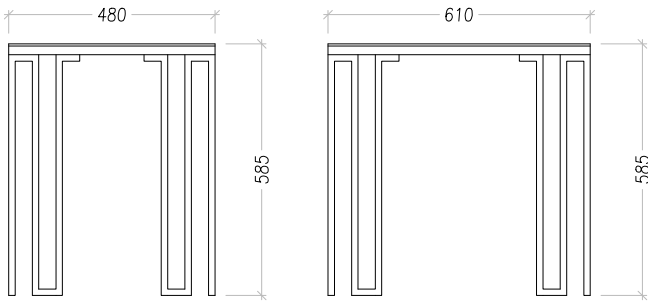

MICHELE BÖNAN
I N T E R I O R S

CONTACT

Limonaia Torrigiani
Via dei serragli 144/146,
50124 Firenze FI Ph. +39 055
0541106
info@michelebonaninteriors.com
michelebonaninteriors.com

TIGRE

CODE: ST-10

The Tigre's brass legs geometry perfectly matches with the onyx top.

DIMENSIONS

W: 61 cm / D: 48 cm / H: 58 cm

FINISHES

BRASS

ONYX

TIGRE CODE: ST-10