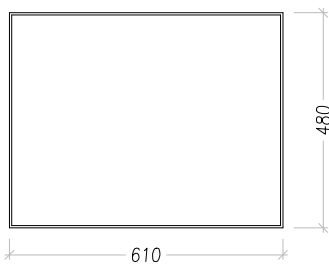

MICHELE BÖNAN
I N T E R I O R S

CONTACT

Limonaia Torrigiani
Via dei serragli 144/146,
50124 Firenze FI Ph. +39 055
0541106
info@michelebonaninteriors.com
michelebonaninteriors.com

TIGRE

CODE: ST-10

The Tigre's brass legs geometry perfectly matches with the onyx top.

DIMENSIONS

W: 61 cm / D: 48 cm / H: 58 cm

FINISHES

BRASS

ONYX

TIGRE CODE: ST-10