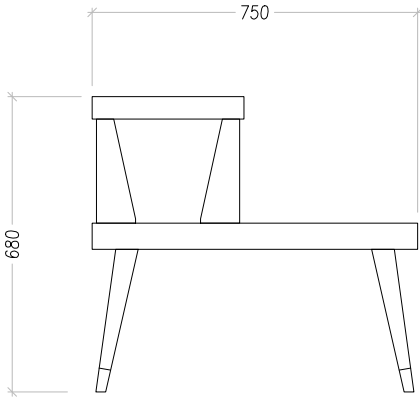

MICHELE BÖNAN
I N T E R I O R S

CONTACT

Limonaia Torrigiani
Via dei serragli 144/146,
50124 Firenze FI Ph. +39 055
0541106
info@michelebonaninteriors.com
michelebonaninteriors.com

ROMA

CODE: ST-04

Roma is a double side table. There is harmony not only between the materials, but also in the shapes: the geometries of the structure are in perfect symphony with the cut of the stories.

DIMENSIONS

W: 40 cm / D: 75 cm / H: 68 cm

FINISHES

PICKLED OAK

DARK MARBLE