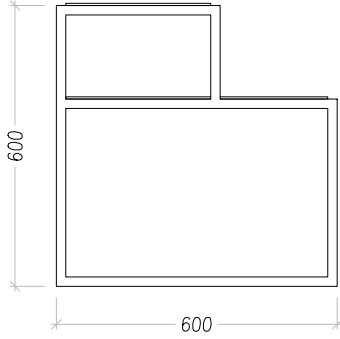

MICHELE BÖNAN
I N T E R I O R S

CONTACT

Limonaia Torrigiani
Via dei serragli 144/146,
50124 Firenze FI Ph. +39 055
0541106
info@michelebonaninteriors.com
michelebonaninteriors.com

JOY

CODE: ST-08

Joy is a double level side table, very geometric and elegant. There's harmony not only between the materials, but also in the shapes.

DIMENSIONS

W: 60 cm / D: 30 cm / H: 60 cm

FINISHES

ONYX

BRASS