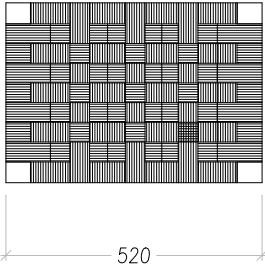

MICHELE BÖNAN
I N T E R I O R S

CONTACT

Limonaia Torrigiani
Via dei serragli 144/146,
50124 Firenze FI Ph. +39 055
0541106
info@michelebonaninteriors.com
michelebonaninteriors.com

YVES

CODE: PN-04

The essence of design. Yves, characterized by its simple yet elegant structure, lives through its materials. The intertwined natural rope creates the seat, while the lightweight structure is made of pickled oak.

DIMENSIONS

W: 35 cm / D: 52 cm / H: 42 cm

FINISHES

NATURAL
ROPE

PICKLED OAK