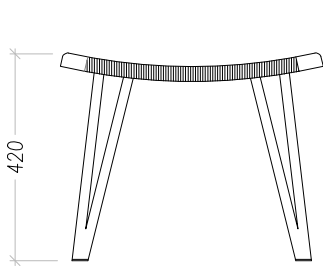

MICHELE BÖNAN
I N T E R I O R S

CONTACT

Limonaia Torrigiani
Via dei serragli 144/146,
50124 Firenze FI Ph. +39 055
0541106
info@michelebonaninteriors.com
michelebonaninteriors.com

YVES

CODE: PN-04

The essence of design. Yves, characterized by its simple yet elegant structure, lives through its materials. The intertwined natural rope creates the seat, while the lightweight structure is made of padouk.

DIMENSIONS

W: 35 cm / D: 52 cm / H: 42 cm

FINISHES

NATURAL
ROPE

PADOUK