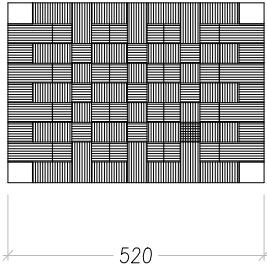

MICHELE BÖNAN
I N T E R I O R S

CONTACT

Limonaia Torrigiani
Via dei serragli 144/146,
50124 Firenze FI Ph. +39 055
0541106
info@michelebonaninteriors.com
michelebonaninteriors.com

YVES

CODE: PN-04

The essence of design. Yves, characterized by its simple yet elegant structure, lives through its materials. The intertwined natural rope creates the seat, while the lightweight structure is made of padouk.

DIMENSIONS

W: 35 cm / D: 52 cm / H: 42 cm

FINISHES

NATURAL
ROPE

PADOUK