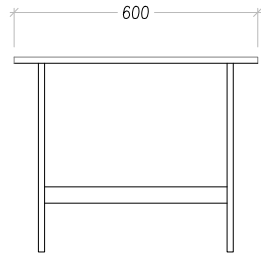

MICHELE BÖNAN
I N T E R I O R S

CONTACT

Limonaia Torrigiani
Via dei serragli 144/146,
50124 Firenze FI Ph. +39 055
0541106
info@michelebonaninteriors.com
michelebonaninteriors.com

STONE

CODE: PN-03

The essence of design. Stone, characterized by its simple yet elegant structure, lives through its materials, the white marble.

DIMENSIONS

W: 35 cm / D: 60 cm / H: 48 cm

FINISHES

WHITE MARBLE

STONE CODE: PN-03