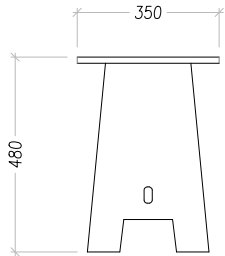

MICHELE BÖNAN
I N T E R I O R S

CONTACT

Limonaia Torrigiani
Via dei serragli 144/146,
50124 Firenze FI Ph. +39 055
0541106
info@michelebonaninteriors.com
michelebonaninteriors.com

STONE

CODE: PN-03