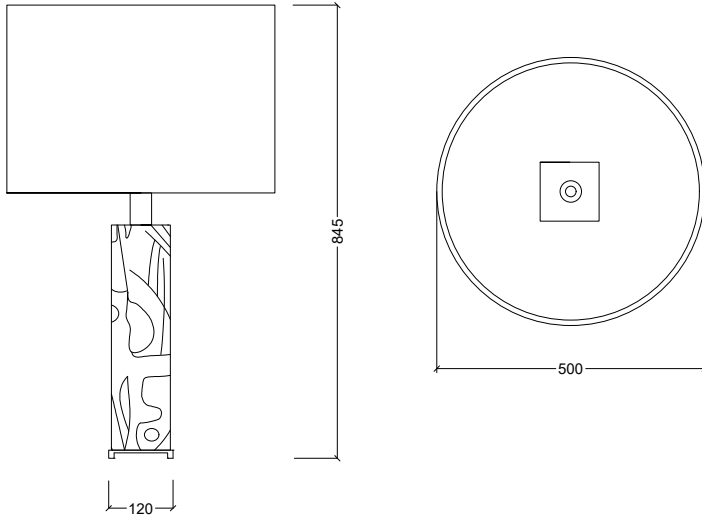

MICHELE BÖNAN
I N T E R I O R S

CONTACT

Limonaia Torrigiani
Via dei serragli 144/146,
50124 Firenze FI Ph. +39 055
0541106
info@michelebonaninteriors.com
michelebonaninteriors.com

JEAN

CODE: LMP-13

Sculpture acquires function. Jean truly lives through the details in its shape. Different from each side, the strong and soft lines create a constant movement in the piece.

DIMENSIONS

W: 40 cm / H: 68 cm

FINISHES

RAFFIA

BRONZE
FINISH

JEAN CODE: LMP-13