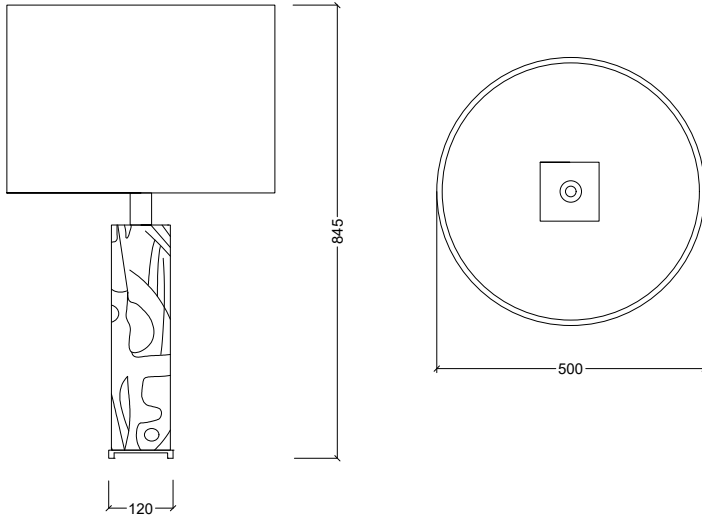

MICHELE BÖNAN
I N T E R I O R S

CONTACT

Limonaia Torrigiani
Via dei serragli 144/146,
50124 Firenze FI Ph. +39 055
0541106
info@michelebonaninteriors.com
michelebonaninteriors.com

JEAN

CODE: LMP-13

Sculpture acquires function. Jean truly lives through the details in its shape. Different from each side, the strong and soft lines create a constant movement in the piece.

DIMENSIONS

W: 40 cm / H: 68 cm

FINISHES

BLUE FABRIC

BRONZE
FINISH