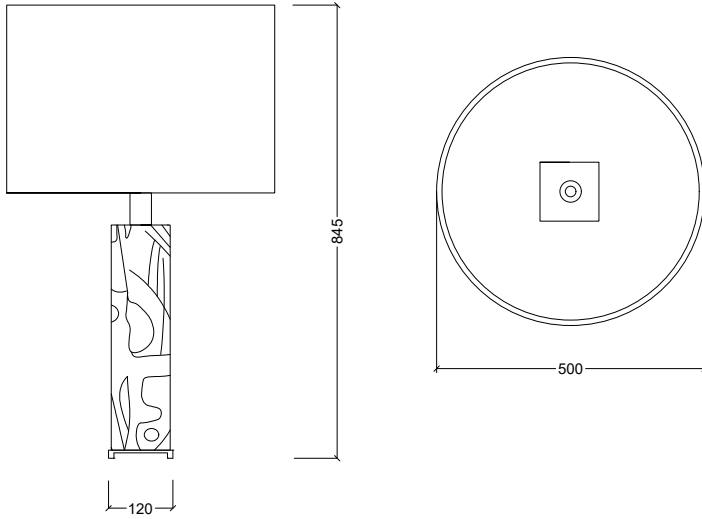

Sculpture acquires function. Jean truly lives through the details in its shape. Different from each side, the strong and soft lines create a constant movement in the piece.

DIMENSIONS

W: 40 cm / H: 68 cm

FINISHES

RAFFIA

BRASS WALL

JEAN CODE: LMP-13