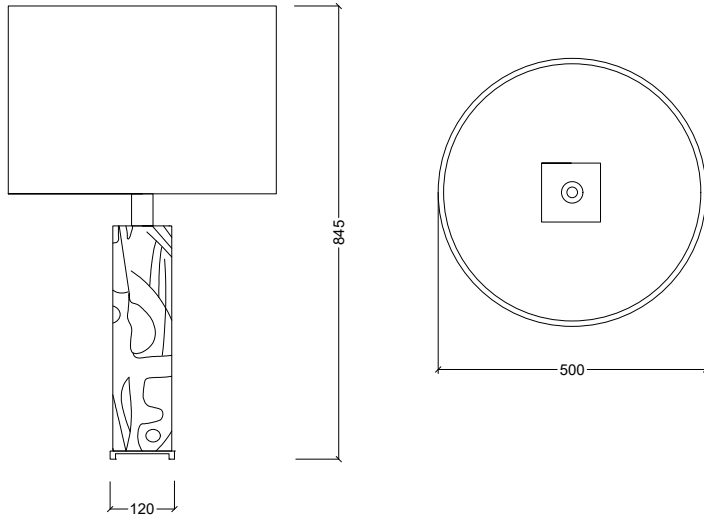

MICHELE BÖNAN
I N T E R I O R S

CONTACT

Limonaia Torrigiani
Via dei serragli 144/146,
50124 Firenze FI Ph. +39 055
0541106
info@michelebonaninteriors.com
michelebonaninteriors.com

JEAN

CODE: LMP-13

Sculpture acquires function. Jean truly lives through the details in its shape. Different from each side, the strong and soft lines create a constant movement in the piece.

DIMENSIONS

W: 40 cm / H: 68 cm

FINISHES

BLUE FABRIC

BRASS WALL

JEAN CODE: LMP-13