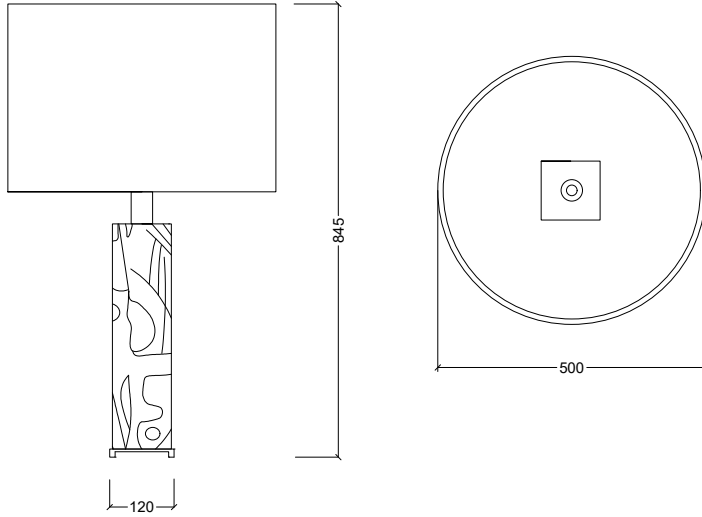

# JEAN

CODE: LMP-13

Sculpture acquires function. Jean truly lives through the details in its shape. Different from each side, the strong and soft lines create a constant movement in the piece.

DIMENSIONS

W: 40 cm / H: 68 cm

FINISHES

BLUE FABRIC

WHITE CHALK

JEAN CODE: LMP-13