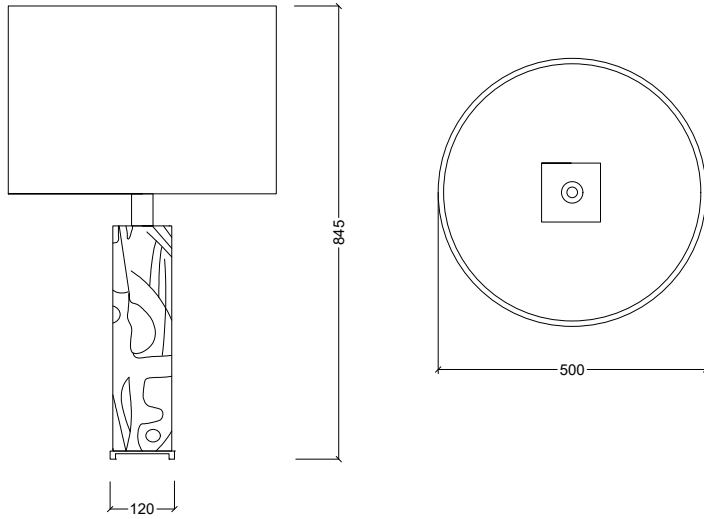

Sculpture acquires function. Jean truly lives through the details in its shape. Different from each side, the strong and soft lines create a constant movement in the piece.

DIMENSIONS

W: 40 cm / H: 68 cm

FINISHES

RAFFIA

WHITE CHALK

JEAN CODE: LMP-13