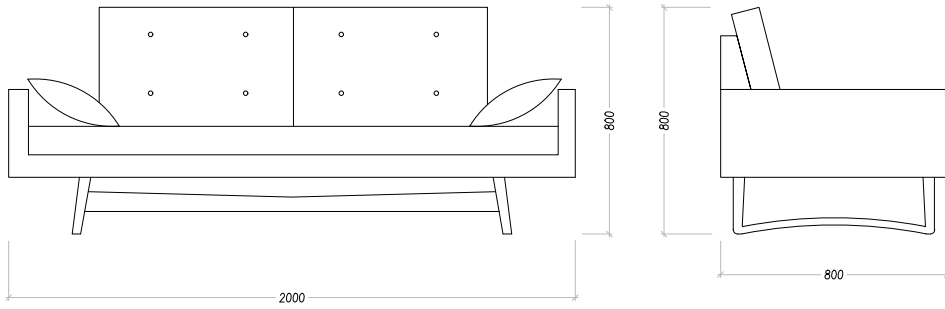

# EXUMA

CODE: DV-01

More than a sofa, Exuma represents a comfortable piece of art, characterized by long lines and a modern look. Its elegance is enhanced by a glossy walnut structure. The sofa is available in various colours.

DIMENSIONS

W: 45cm / D: 140cm / H: 43cm

FINISHES

WALNUT

LEATHER