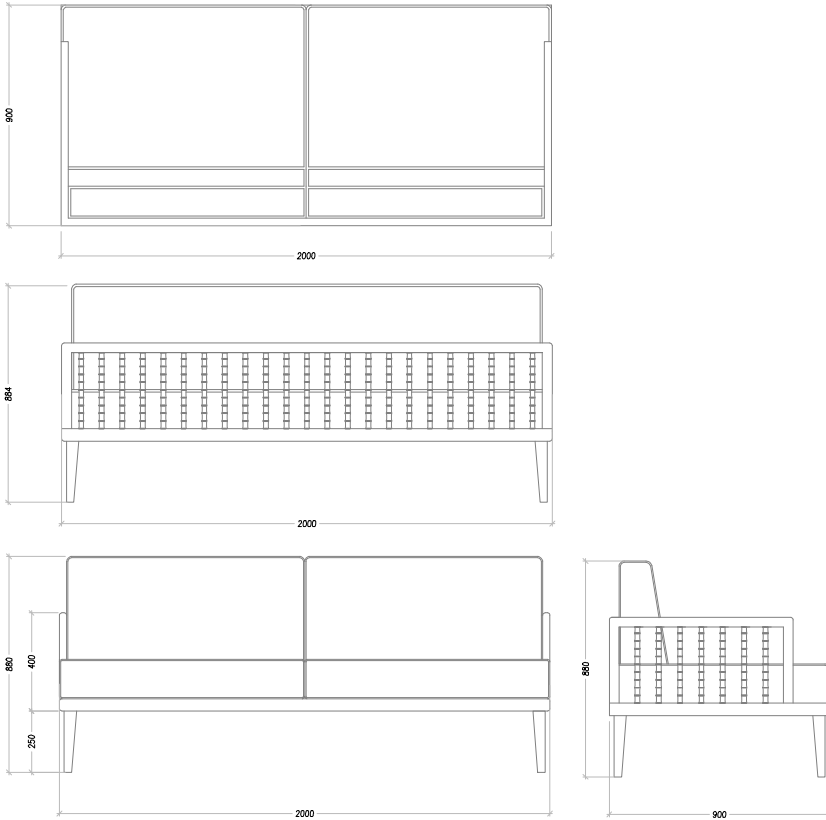

# SOF

CODE: DV-06

Sof in an incredibly comfortable armchair made unique by the particular combination of bamboo root, walnut, characterized by its glossy finish. The soft and timeless upholstery is in chenille terry fabric.

## DIMENSIONS

W: 200 cm / D: 90 cm / H: 85 cm