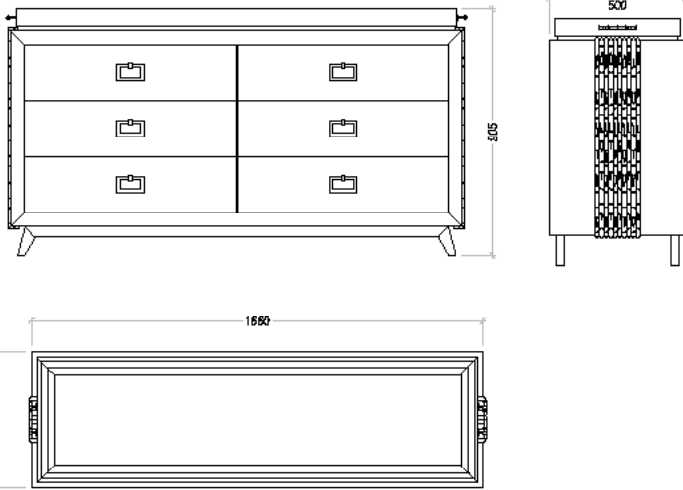

# BAMBOO

CODE: CR-06

The Bamboo sideboard is the search for naturalness in its most unique form, the combination of two precious finishes such as bamboo root and parchment speak of the project behind this unique design piece.

DIMENSIONS

W: 166 cm / D: 50cm / H: 90,5 cm

FINISHES

WALNUT  
90 GLOSS

BAMBOO

PERGAMENA