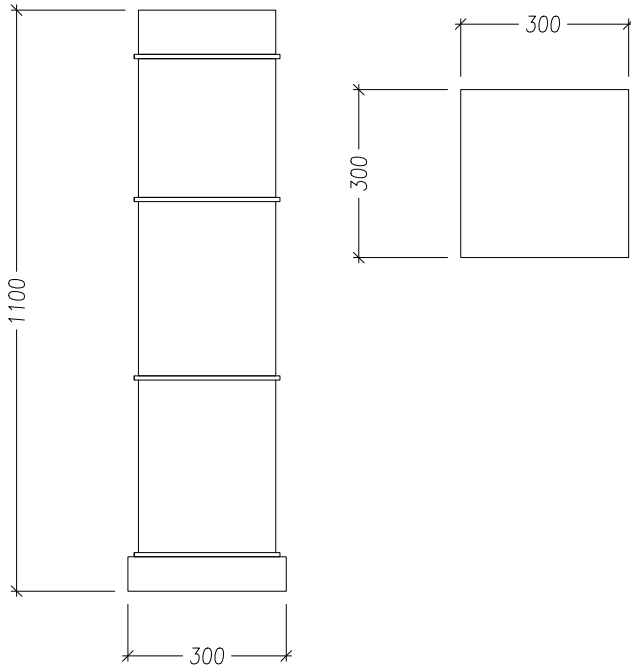

MICHELE BÖNAN
I N T E R I O R S

CONTACT

Limonaia Torrigiani
Via dei serragli 144/146,
50124 Firenze FI Ph. +39 055
0541106
info@michelebonaninteriors.com
michelebonaninteriors.com

COLUMN

CODE: CL-01 B

Refined column characterized by the contrast between the combination of materials - the body, made of pickled oak, and the bronzed brass that frames it..

DIMENSIONS

W: 30 cm / D: 30 cm / H: 110 cm

FINISHES

PADOUK

BRASS

COLUMN CODE: CL-01 B