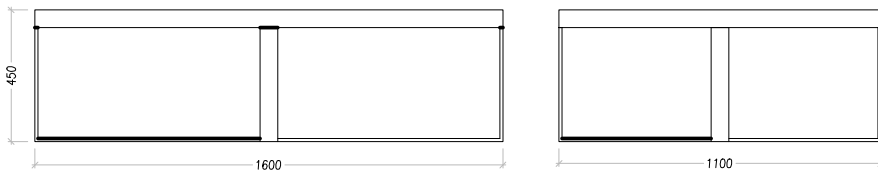

MICHELE BÖNAN
I N T E R I O R S

CONTACT

Limonaia Torrigiani
Via dei serragli 144/146,
50124 Firenze FI Ph. +39 055
0541106
info@michelebonaninteriors.com
michelebonaninteriors.com

MANHATTAN

CODE: CT-09

Coffee table that combines simplicity and refinement.
Composed of the polished walnut top and a slender metal frame crossed over the floor.

DIMENSIONS

W: 160 cm / D: 110 cm / H: 45 cm

FINISHES

WALNUT

MANHATTAN CODE: CT-09