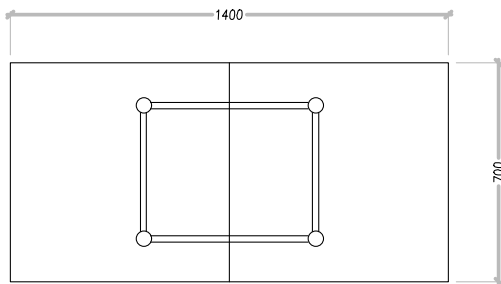

MICHELE BÖNAN
I N T E R I O R S

CONTACT

Limonaia Torrigiani
Via dei serragli 144/146,
50124 Firenze FI Ph. +39 055
0541106
info@michelebonaninteriors.com
michelebonaninteriors.com

KARL

CODE: CT-08

Karl, seemingly a typical coffee table, hides various surprises. With its pickled oak body, available in three finishes, it covers a hidden system that makes Karl become both taller and longer. The perfect match of elegance and functionality.

DIMENSIONS

W: 140 cm / D: 70 cm / H: 45 cm

FINISHES

PICKLED OAK

KARL CODE: CT-08