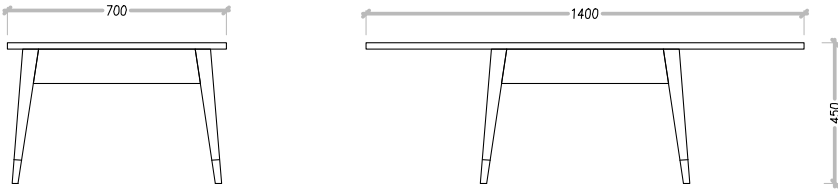

MICHELE BÖNAN
I N T E R I O R S

CONTACT

Limonaia Torrigiani
Via dei serragli 144/146,
50124 Firenze FI Ph. +39 055
0541106
info@michelebonaninteriors.com
michelebonaninteriors.com

KARL

CODE: CT-08

Karl, seemingly a typical coffee table, hides various surprises. With its pickled oak body, available in three finishes, it covers a hidden system that makes Karl become both taller and longer. The perfect match of elegance and functionality.

DIMENSIONS

W: 140 cm / D: 70 cm / H: 45 cm

FINISHES

PICKLED OAK

KARL CODE: CT-08