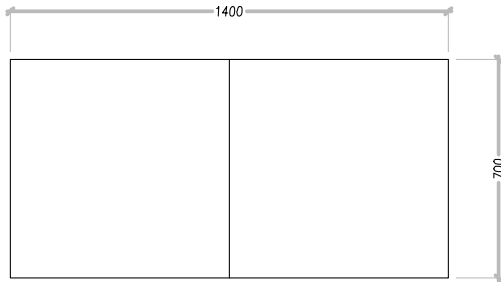

MICHELE BÖNAN
I N T E R I O R S

CONTACT

Limonaia Torrigiani
Via dei serragli 144/146,
50124 Firenze FI Ph. +39 055
0541106
info@michelebonaninteriors.com
michelebonaninteriors.com

KARL

CODE: CT-08

Karl, seemingly a typical coffee table, hides various surprises. With its pickled oak body, available in three finishes, it covers a hidden system that makes Karl become both taller and longer. The perfect match of elegance and functionality.

DIMENSIONS

W: 140 cm / D: 70 cm / H: 45 cm

FINISHES

PICKLED OAK

KARL CODE: CT-08