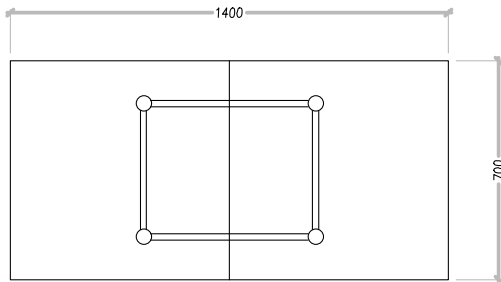

Karl, seemingly a typical coffee table, hides various surprises. With its pickled oak body, available in three finishes, it covers a hidden system that makes Karl become both taller and longer. The perfect match of elegance and functionality.

DIMENSIONS

W: 140 cm / D: 70 cm / H: 45 cm

FINISHES

BLACK OAK

KARL CODE: CT-08