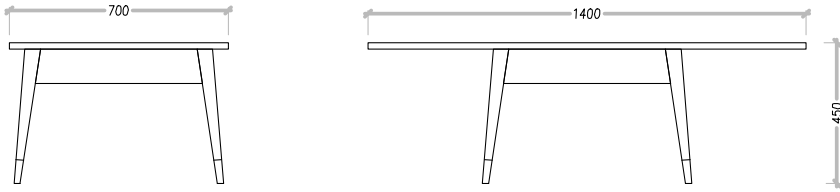

Karl, seemingly a typical coffee table, hides various surprises. With its pickled oak body, available in three finishes, it covers a hidden system that makes Karl become both taller and longer. The perfect match of elegance and functionality.

DIMENSIONS

W: 140 cm / D: 70 cm / H: 45 cm

FINISHES

BLACK OAK

KARL CODE: CT-08