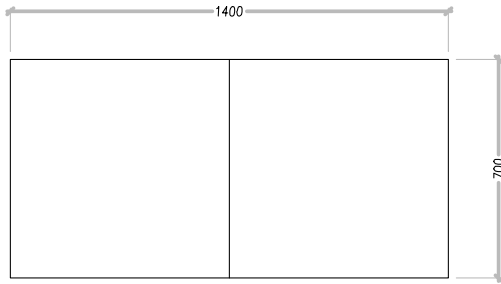

Karl, seemingly a typical coffee table, hides various surprises. With its pickled oak body, available in three finishes, it covers a hidden system that makes Karl become both taller and longer. The perfect match of elegance and functionality.

DIMENSIONS

W: 140 cm / D: 70 cm / H: 45 cm

FINISHES

BLACK OAK

KARL CODE: CT-08