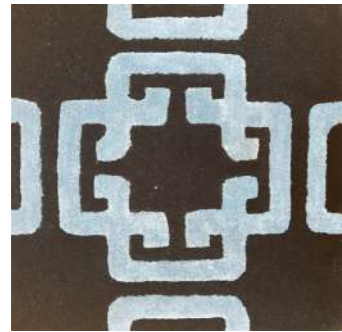

DIMENSIONS

CUSTOM

LOGO MEDIUM

LIGHT BLUE/CREAM

LIGHT BLUE/BROWN

BROWN/LIGHT BLUE

BLUE/RED

BROWN/CREAM