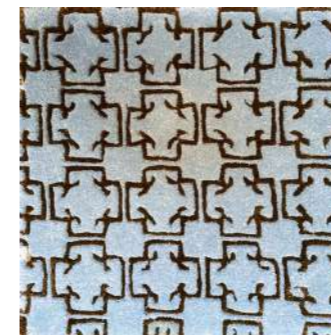

LOGO SMALL

LIGHT BLUE/BROWN