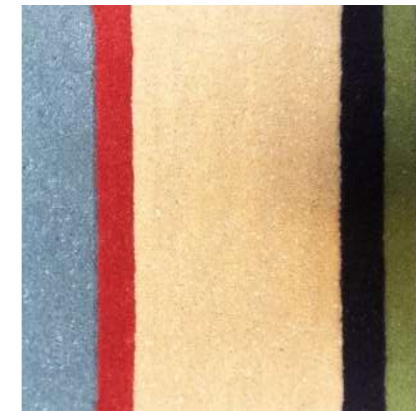

RED/BLUE

FINISHES

WOOL

DIMENSIONS

CUSTOM

BANDS

LIGHT BLUE/RED/CREAM/BLUE

LIGHT BLUE/RED/CREAM/BLUE/
GREEN