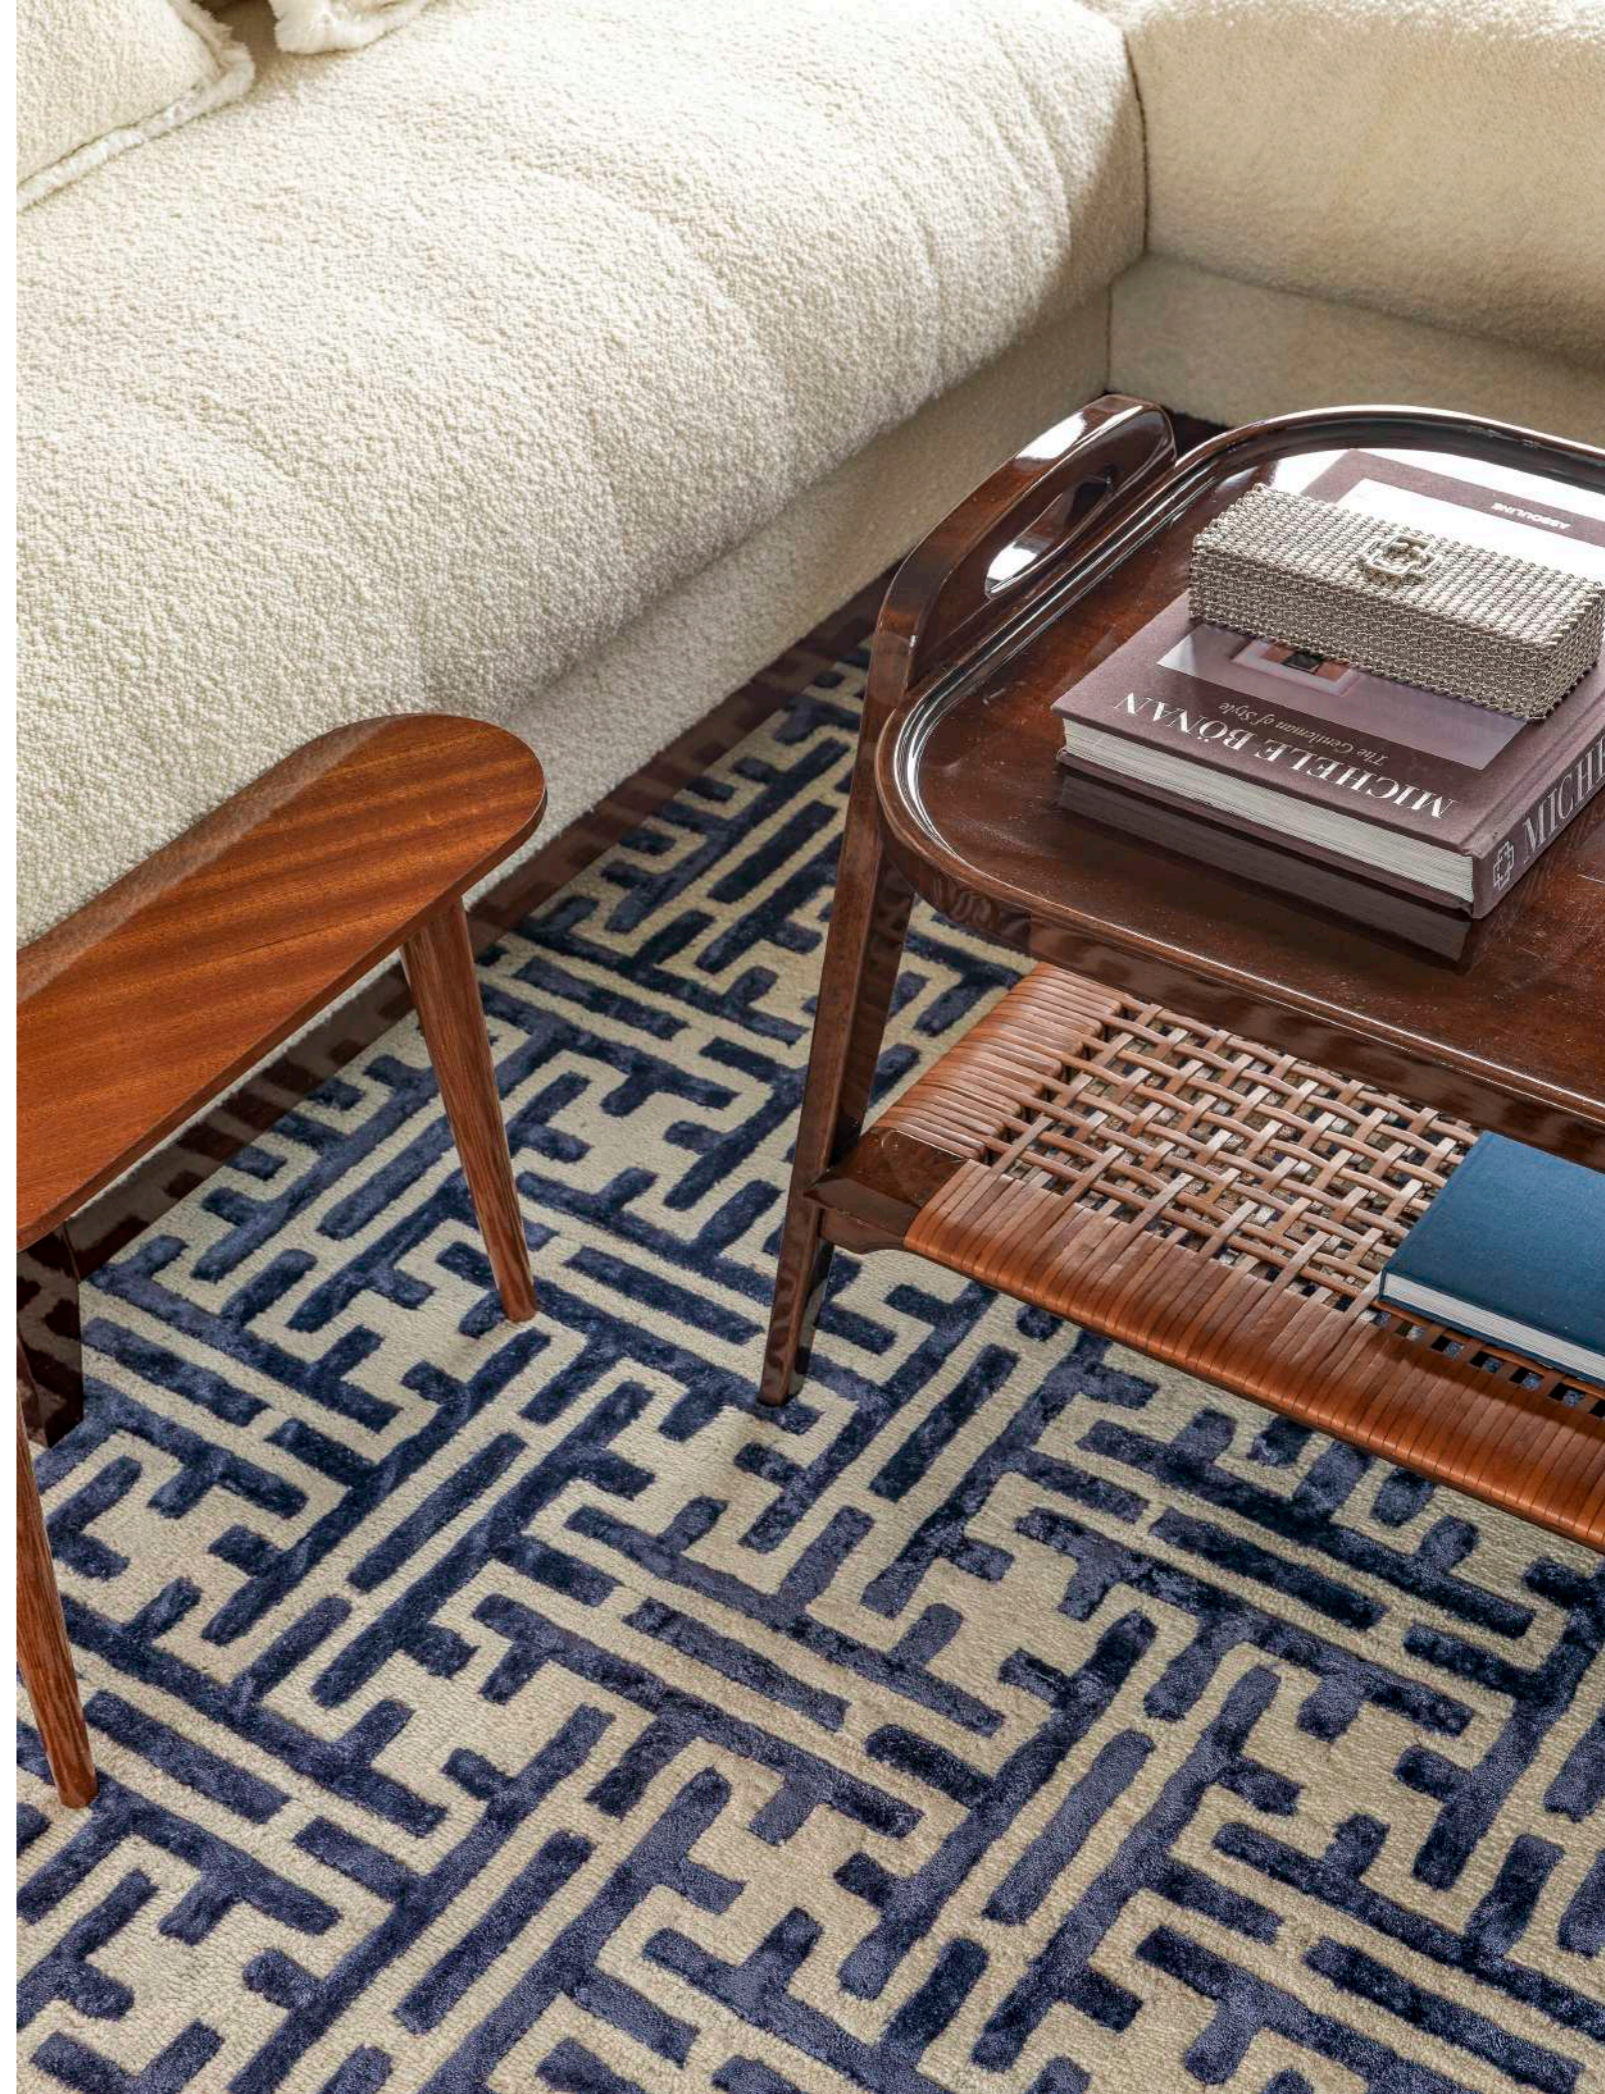

GRECA GRANDE

FINISHES

WOOL

DIMENSIONS

CUSTOM