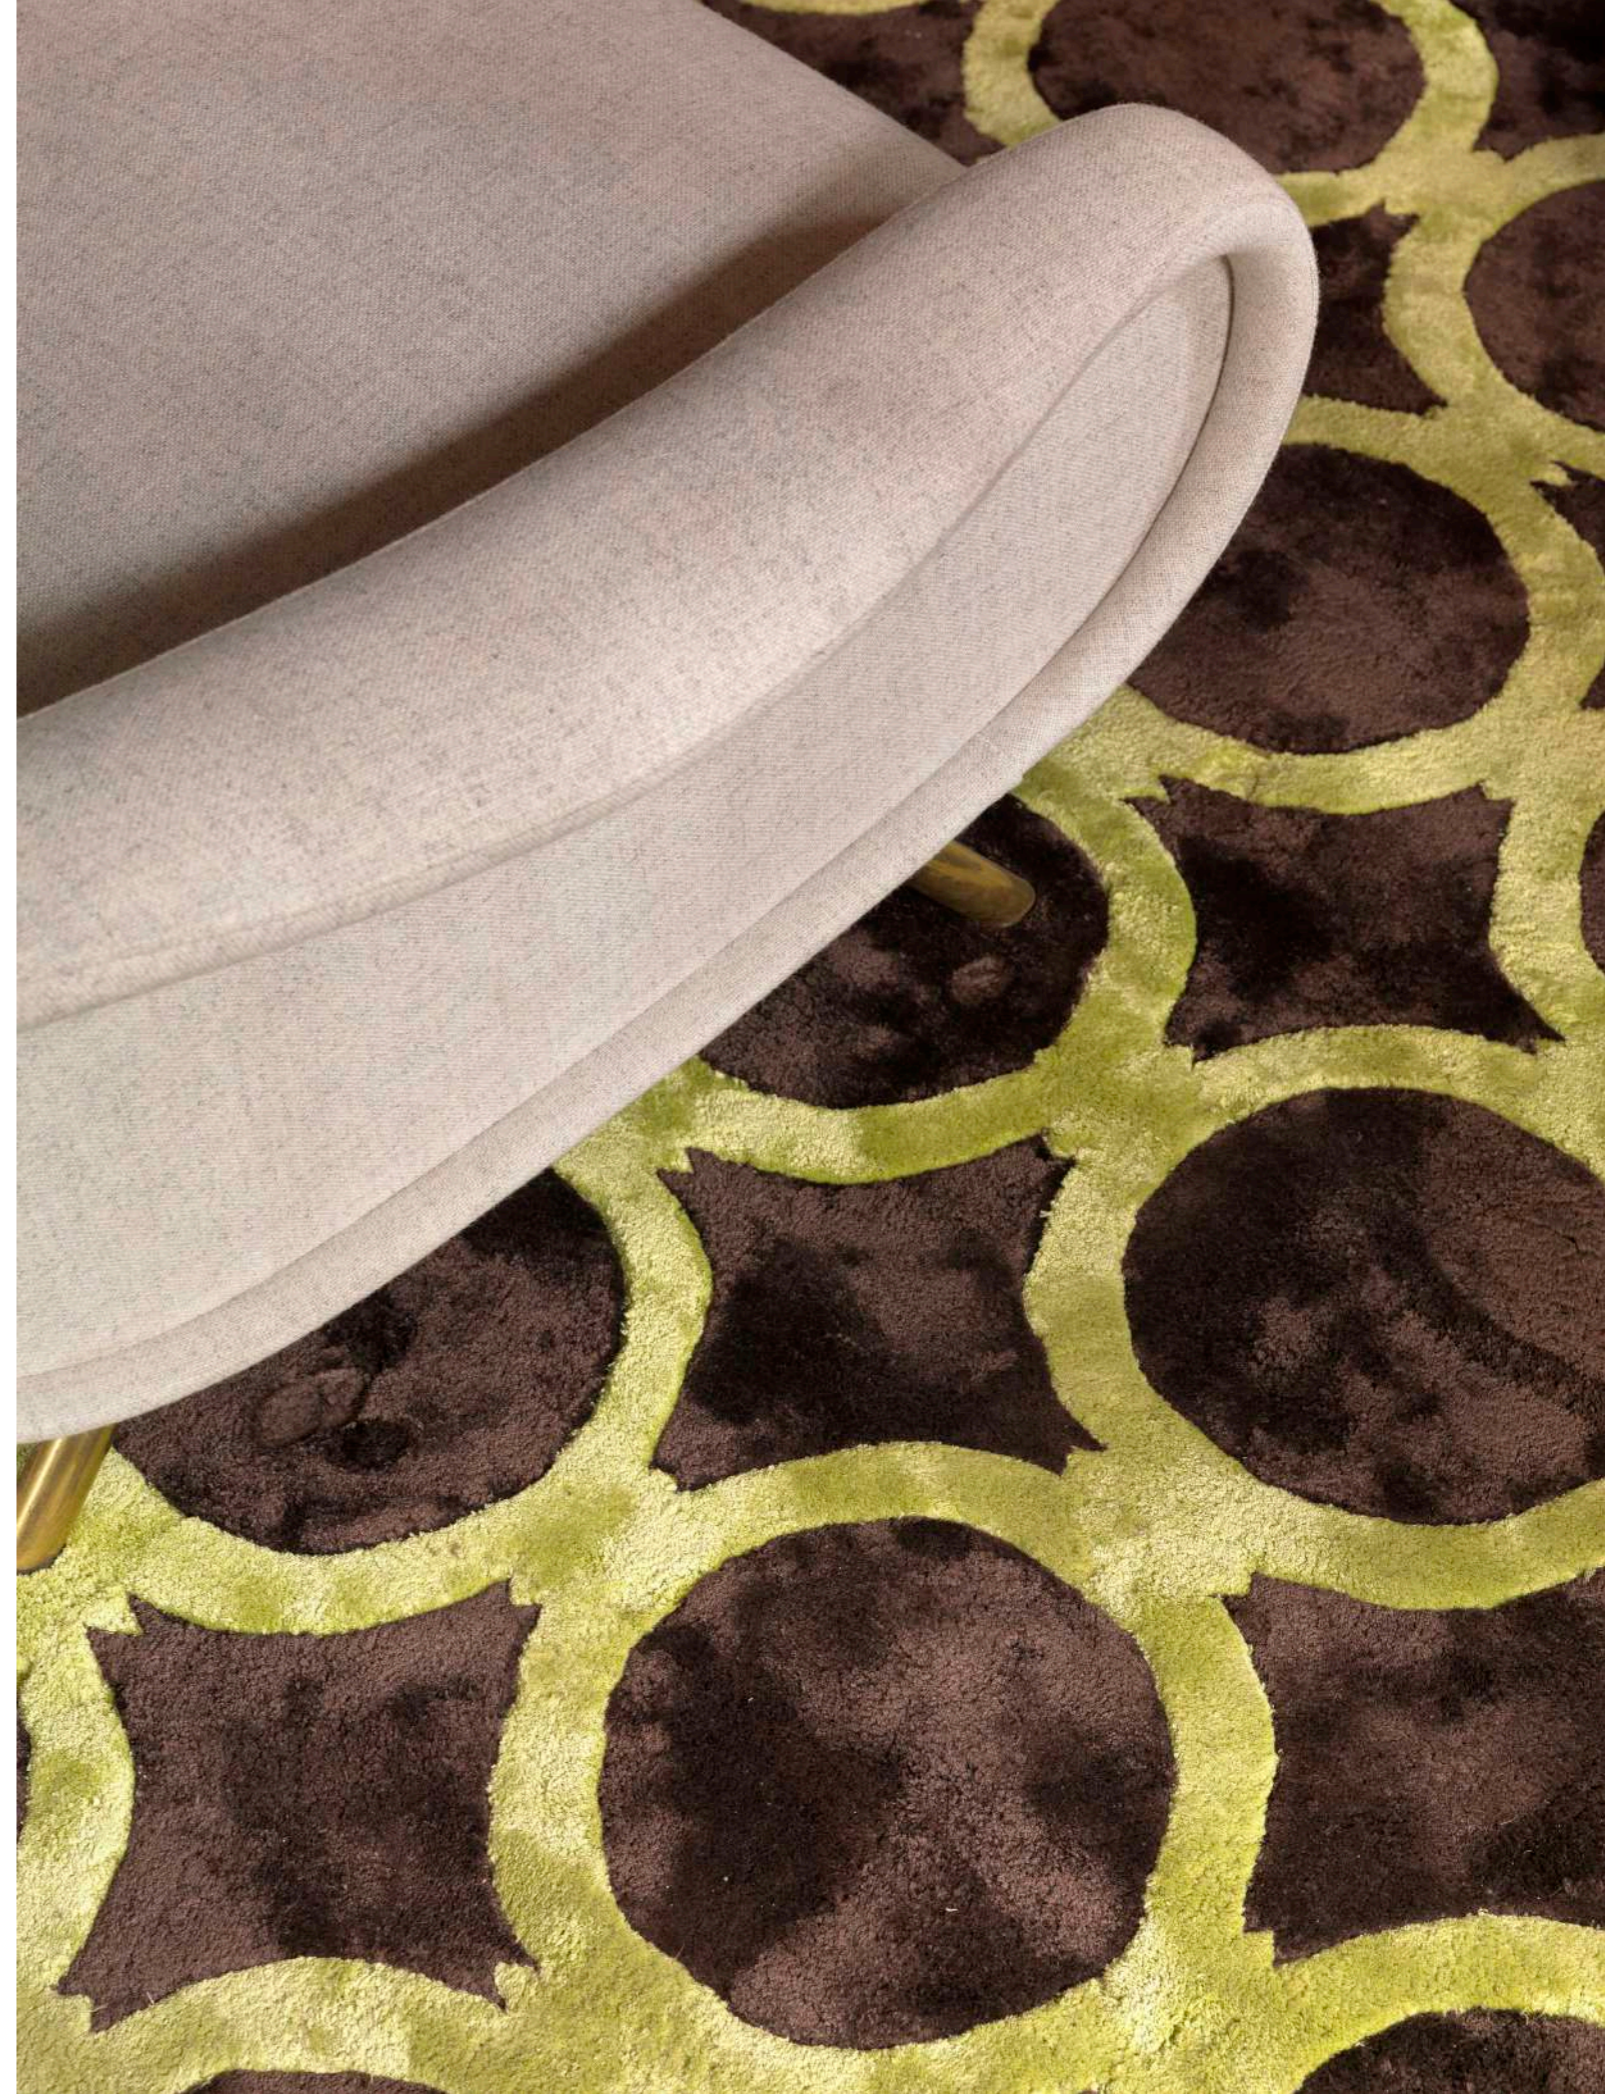

BLUE/CREAM

FINISHES

WOOL

SILK

WOOL/SILK

DIMENSIONS

CUSTOM

Y