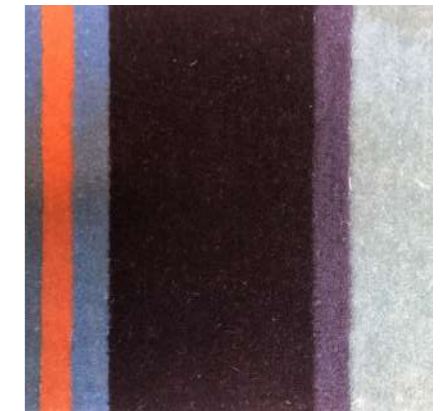

RED/BLUE

FINISHES

WOOL

DIMENSIONS

CUSTOM

BANDS

LIGHT BLUE/RED/CREAM/BLUE

LIGHT BLUE/RED/CREAM/BLUE/
GREEN