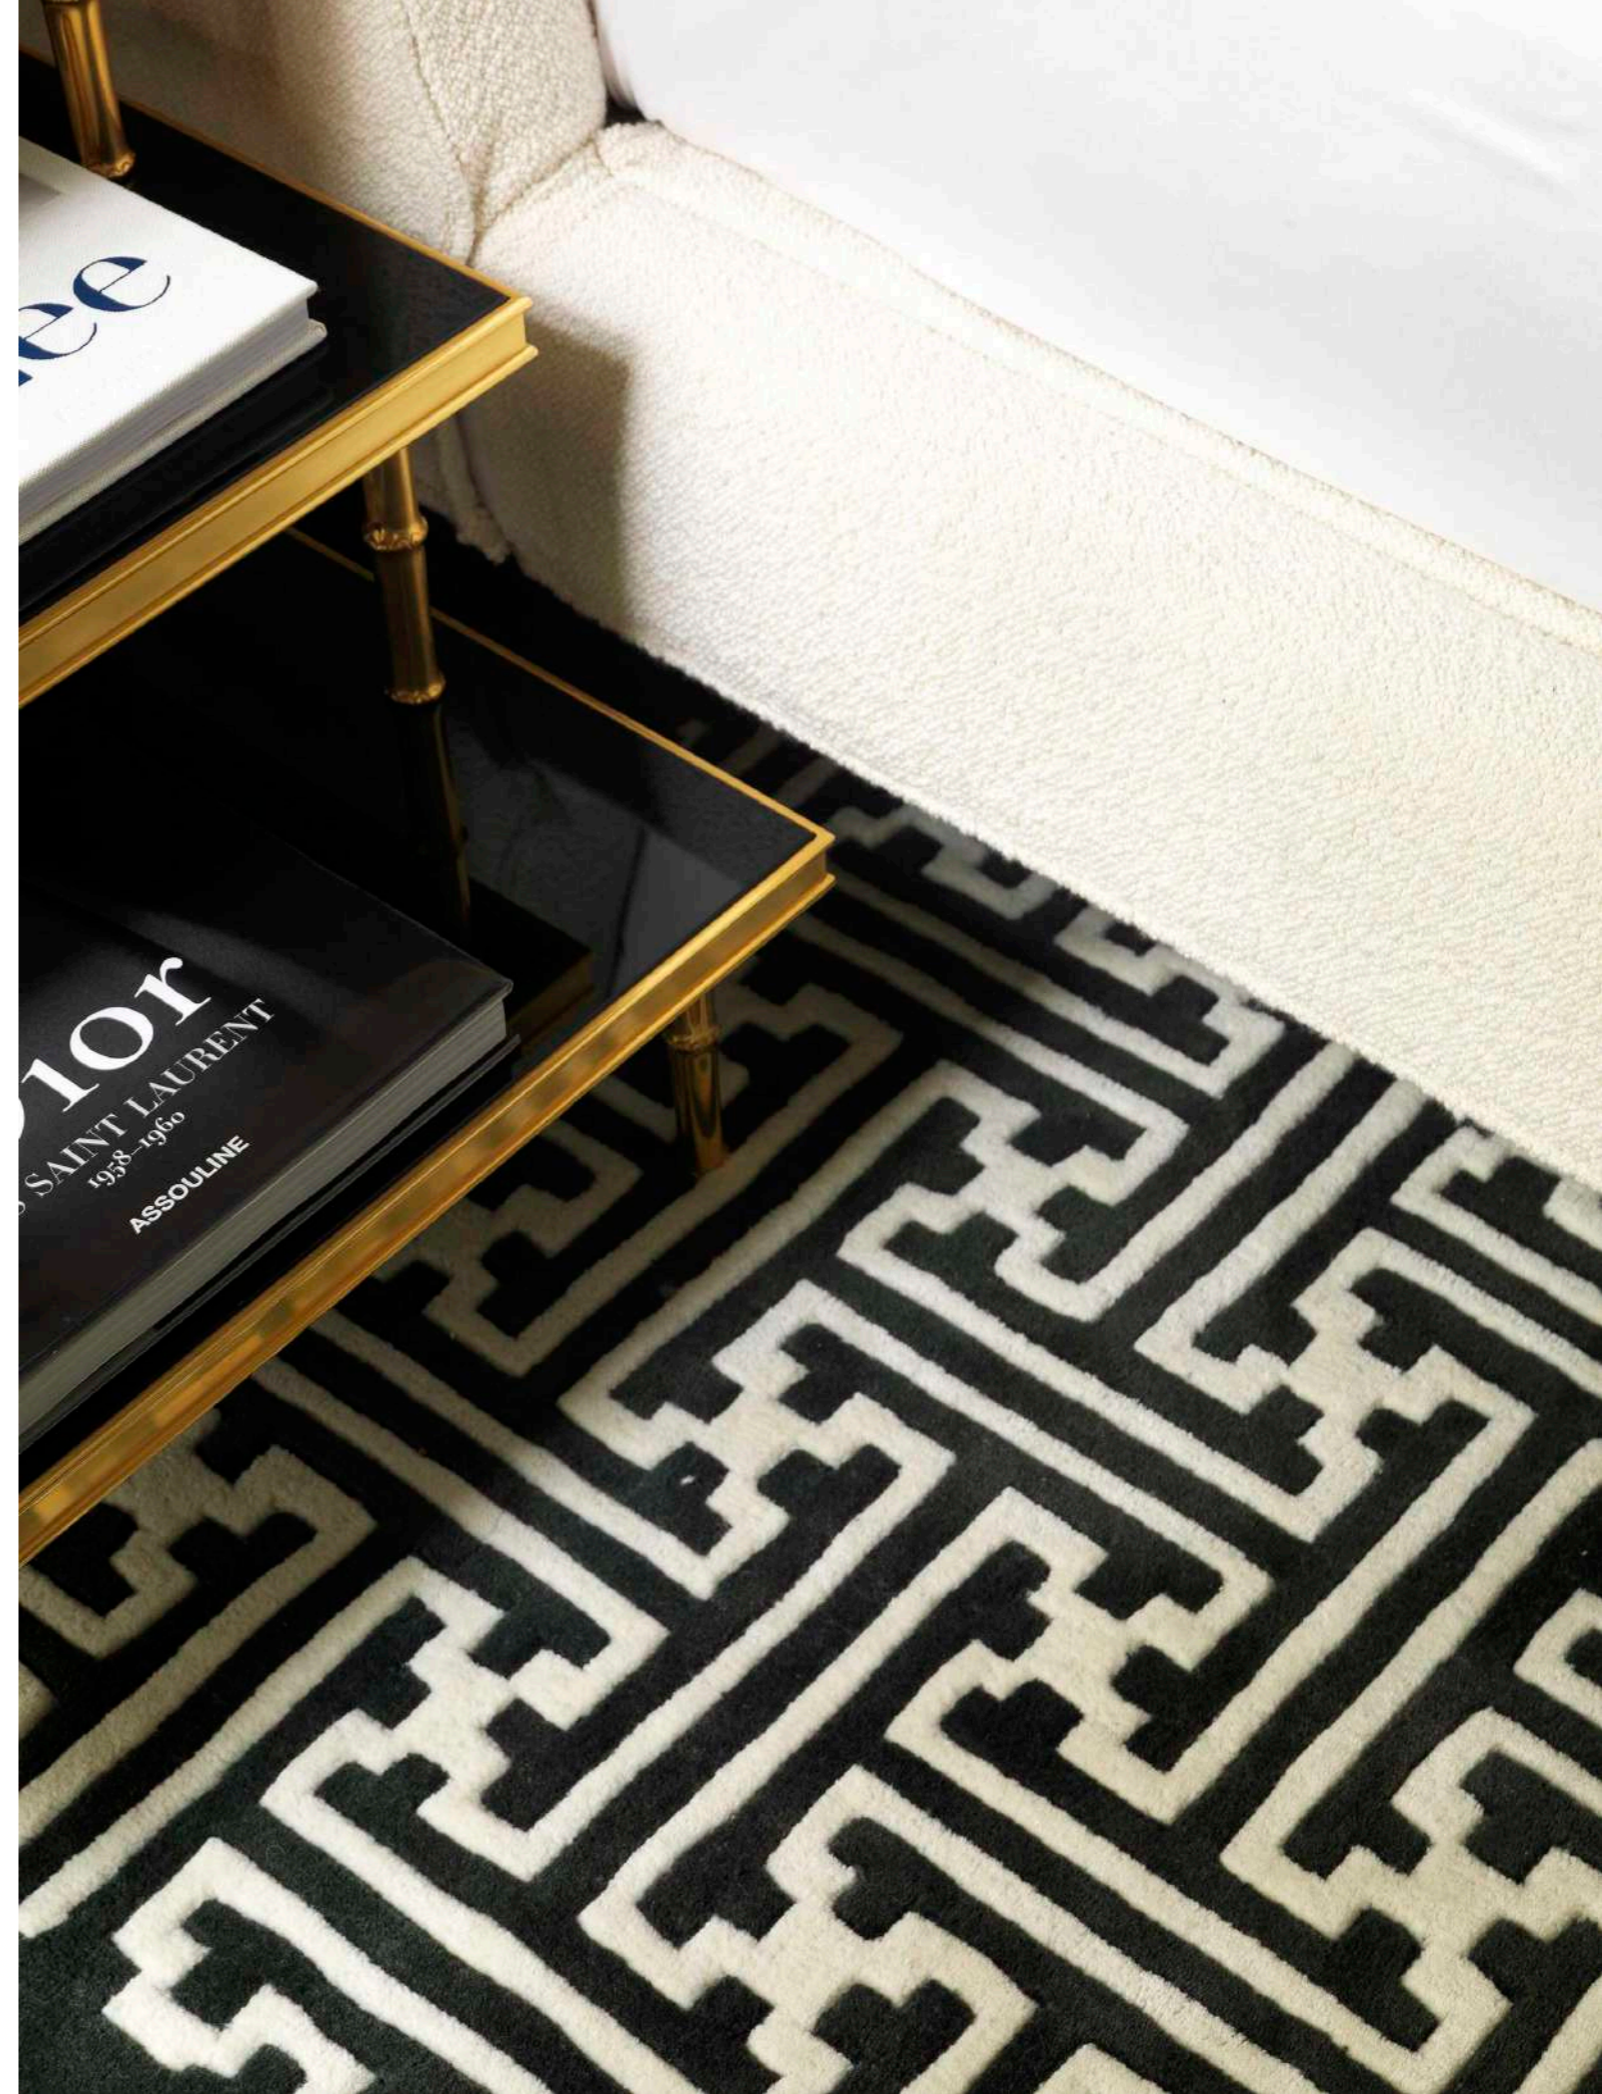

GREEN/CREAM

PURPLE/LIME

FINISHES

WOOL

SILK

WOOL/SILK

DIMENSIONS

CUSTOM