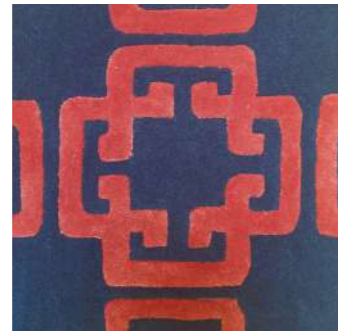

DIMENSIONS

CUSTOM

LOGO MEDIUM

LIGHT BLUE/CREAM

LIGHT BLUE/BROWN

BROWN/LIGHT BLUE

BLUE/RED

BROWN/CREAM