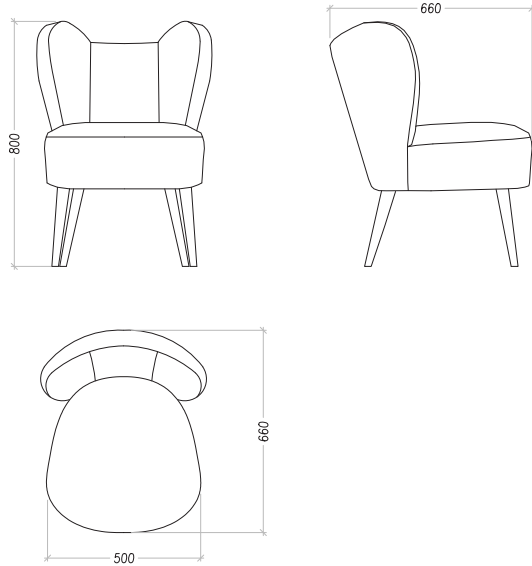

MICHELE BÖNAN
I N T E R I O R S

CONTACT
Lungarno Guicciardini, 9
50125 Firenze FI
Ph. 055 294604
info@michelebonaninteriors.com
michelebonaninteriors.com

SADDLE CHAIR

CODE: PT-03

One of the iconic pieces, Saddle is an armchair with a timeless aesthetic. The upholstered seat covered in leather gives the cushioning a visually predominant role in dialogue with the wooden structure, whose pickled oak finish lends preciousness to the whole. The armchair exists both in leather and in leather and velvet. Moreover, there is also a leather version with armrests.

DIMENSIONS

W: 50cm / D: 66cm / H: 80cm

FINISHES

PICKLED OAK

LEATHER