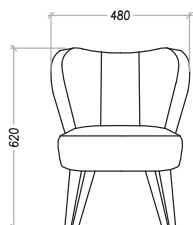

MICHELE BÖNAN
I N T E R I O R S

CONTACT

Limonaia Torrigiani
Via dei serragli 144/146, 50124 Firenze FI
Ph. +39 055 0541106
info@michelebonaninteriors.com
michelebonaninteriors.com

MINI SADDLE

CODE: PT-03 A

Mini Saddle is an armchair thought and designed for the little ones, inheriting the shape of the classic Saddle chair. It is perfect for small spaces, walk-in closets, and playrooms.

DIMENSIONS

W: 48 cm / D: 50 cm / H: 62 cm