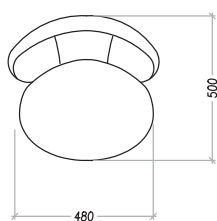

MICHELE BÖNAN
I N T E R I O R S

CONTACT

Limonaia Torrigiani
Via dei serragli 144/146, 50124 Firenze FI
Ph. +39 055 0541106
info@michelebonaninteriors.com
michelebonaninteriors.com

MINI SADDLE

CODE: PT-03 A

Mini Saddle is an armchair thought and designed for the little ones, inheriting the shape of the classic Saddle chair. It is perfect for small spaces, walk-in closets, and playrooms.

DIMENSIONS

W: 48 cm / D: 50 cm / H: 62 cm