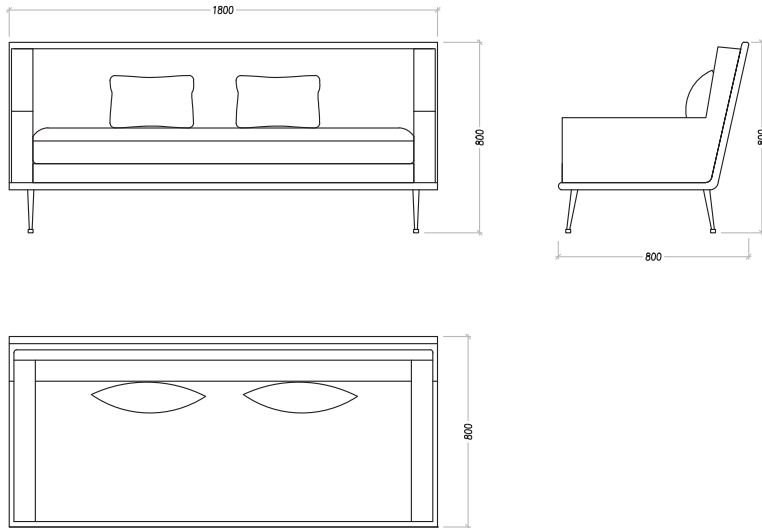

MICHELE BÖNAN
I N T E R I O R S

CONTACT
Lungarno Guicciardini, 9
50125 Firenze FI
Ph. 055 294604
info@michelebonaninteriors.com
michelebonaninteriors.com

BEVERLY

CODE: DV-02 B

Beverly is an extremely versatile sofa, which adapts to any environment bringing a touch of elegance. The strongly horizontal feature of the sofa is emphasized by the delicacy of the metal legs, which seem to make the seat float in space.

DIMENSIONS

W: 180cm / D: 80cm / H: 80cm

FINISHES

WALNUT

BORDEAUX
VELVET