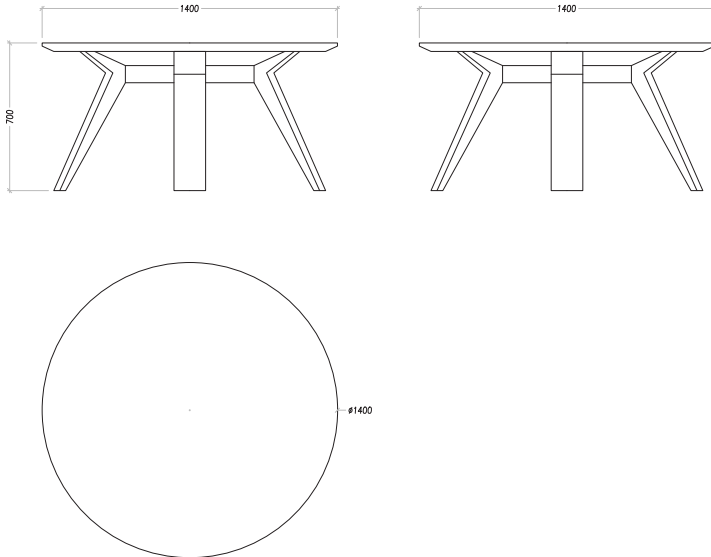

MICHELE BÖNAN
I N T E R I O R S

CONTACT

Lungarno Guicciardini, 9
50125 Firenze FI
Ph. 055 294604
info@michelebonaninteriors.com
michelebonaninteriors.com

MAXIME

CODE: TV-01

Maxime transmits an elegant play of forces that ends in a perfect balance, given by the convergence towards the center of the legs and the horizontality of the plane that expands outwards.

DIMENSIONS

W: 140cm / D: 140cm / H: 70cm

FINISHES

WALNUT

HAMMERED
BRASS