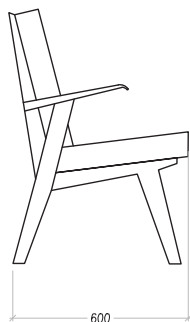

# CHRIS

CODE: SD-05 E

A cozy and elegant chair, classic and contemporary at the same time. The proportions created by its large seat outline its profile. The balance found by the geometry of the structure, the use of different materials and the use of this eclectic raffia for the upholstery, make it unique for every space. Designed both with and without armrests to make it even more versatile.

#### DIMENSIONS

W: 59cm / D: 60cm / H: 87cm