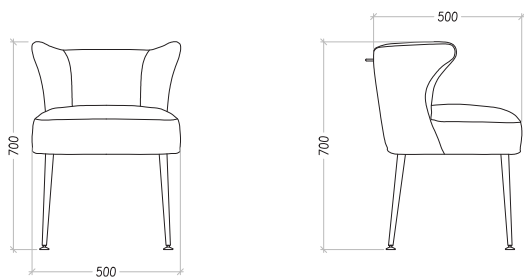

MICHELE BÖNAN
I N T E R I O R S

CONTACT
Lungarno Guicciardini, 9
50125 Firenze FI
Ph. 055 294604
info@michelebonaninteriors.com
michelebonaninteriors.com

SOLE

CODE: PT-11

Sole is a padded armchair with raffia upholstery and burnished brass legs. The markedly curved backrest not only gives an attractive appearance but it also brings Sole to be cozy and comfortable. The wrap-around movement makes the presence of the armrests unnecessary.

DIMENSIONS

W: 50cm / D: 50cm / H: 70cm

FINISHES

RAFFIA

BRASS