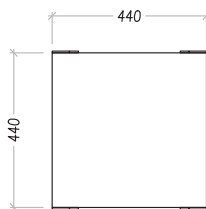

DIMENSIONS

W: 44cm / D: 44cm / H: 44cm

FINISHES

PICKLED OAK

LEATHER