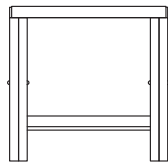

Tabouret is one of the little benches with a western tone. Here, the wood and the leather are well combined in a perfect balance, both in tone and texture. The glossy finish of the wood contrasts with the texture of the leather and the striped pattern.

DIMENSIONS

W: 44cm / D: 44cm / H: 44cm

FINISHES

PICKLED OAK

LEATHER