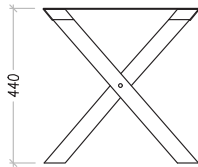

Tabouret is one of the little benches with a western tone. Here, the wood and the leather are well combined in a perfect balance, both in tone and texture. The glossy finish of the wood contrasts with the texture of the leather and the striped pattern.

DIMENSIONS

W: 44cm / D: 44cm / H: 44cm

FINISHES

PICKLED OAK

LEATHER