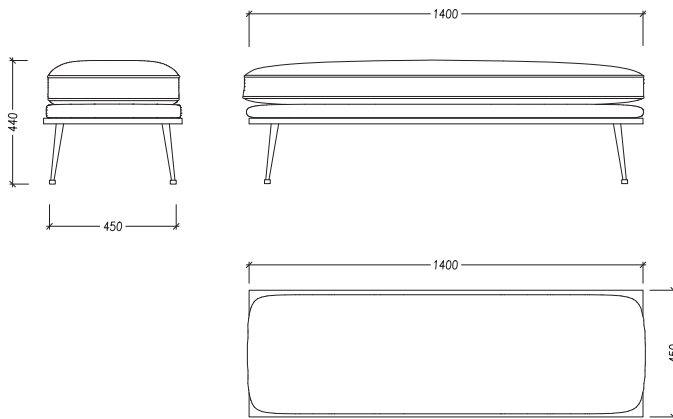

Beverly is an extremely versatile bench, which adapts to any environment bringing a touch of elegance. The strongly horizontal feature of the bench is emphasized by the delicacy of the metal legs, which seem to make the seat float in space.

DIMENSIONS

W: 45cm / D: 140cm / H: 44cm

FINISHES

WALNUT

BROWN
VELVET