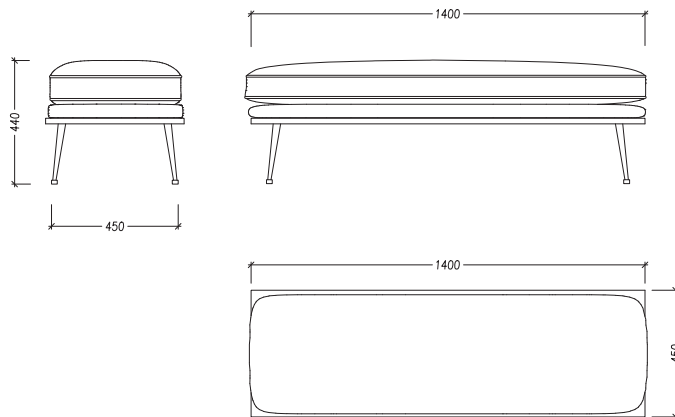

Beverly is an extremely versatile bench, which adapts to any environment bringing a touch of elegance. The strongly horizontal feature of the bench is emphasized by the delicacy of the metal legs, which seem to make the seat float in space.

DIMENSIONS

W: 45cm / D: 140cm / H: 44cm

FINISHES

WALNUT

BLUE
VELVET