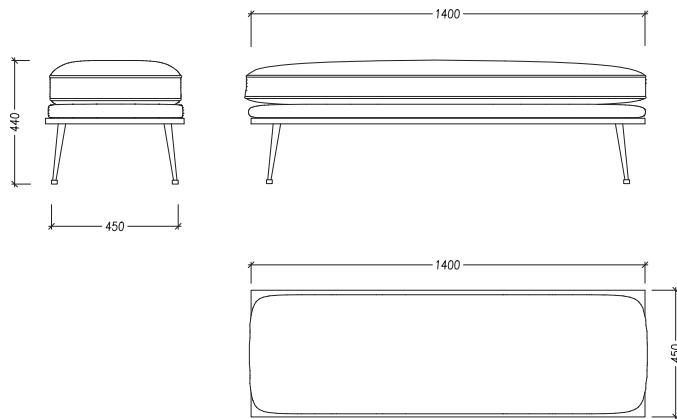

Beverly is an extremely versatile bench, which adapts to any environment bringing a touch of elegance. The strongly horizontal feature of the bench is emphasized by the delicacy of the metal legs, which seem to make the seat float in space.

#### DIMENSIONS

W: 45cm / D: 140cm / H: 44cm