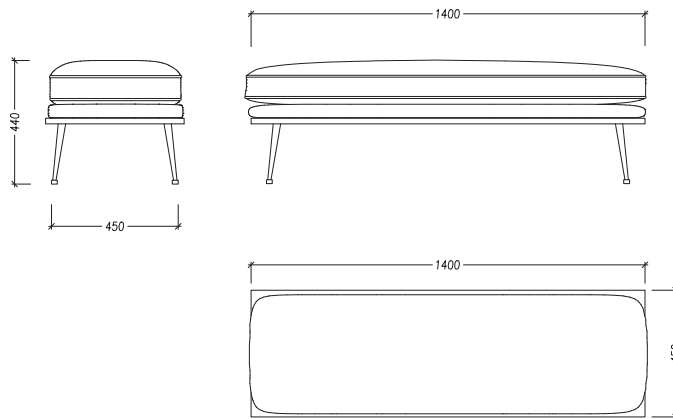

Beverly is an extremely versatile bench, which adapts to any environment bringing a touch of elegance. The strongly horizontal feature of the bench is emphasized by the delicacy of the metal legs, which seem to make the seat float in space.

DIMENSIONS

W: 45cm / D: 140cm / H: 44cm

FINISHES

WALNUT

PLUM
VELVET