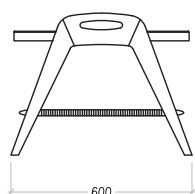

MICHELE BÖNAN
I N T E R I O R S

CONTACT

Lungarno Guicciardini, 9
50125 Firenze FI
Ph. 055 294604
info@michelebonaninteriors.com
michelebonaninteriors.com

MARK

CODE: CT-06

Mark is an elegant coffee table which is perfect for every occasion, thanks to the versatility given by its materials. Its structure is sinuous and strong, delicate but stable. It is finely built with the combination of wood and leather, which can be found in many pieces of the collection.

DIMENSIONS

W: 107cm / D: 60cm / H: 47cm

FINISHES

LEATHER

PICKLED
OAK