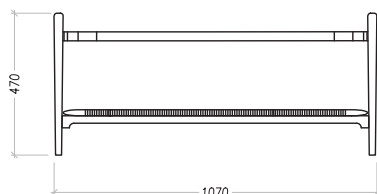

MICHELE BÖNAN
I N T E R I O R S

CONTACT

Lungarno Guicciardini, 9
50125 Firenze FI
Ph. 055 294604
info@michelebonaninteriors.com
michelebonaninteriors.com

MARK

CODE: CT-06

Mark is an elegant coffee table which is perfect for every occasion, thanks to the versatility given by its materials. Its structure is sinuous and strong, delicate but stable. It is finely built with the combination of wood and leather, which can be found in many pieces of the collection.

DIMENSIONS

W: 107cm / D: 60cm / H: 47cm

FINISHES

LEATHER

PICKLED
OAK