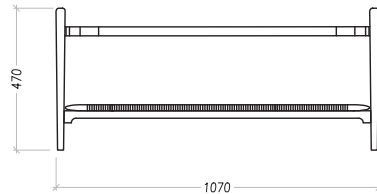

MICHELE BÖNAN
I N T E R I O R S

CONTACT
Lungarno Guicciardini, 9
50125 Firenze FI
Ph. 055 294604
info@michelebonaninteriors.com
michelebonaninteriors.com

MARK

CODE: CT-06 A

Mark is an elegant coffee table which is perfect for every occasion, thanks to the versatility given by its materials. Its structure is sinuous and strong, delicate but stable. It is finely built with the combination of wood and leather, which can be found in many pieces of the collection.

DIMENSIONS

W: 107cm / D: 60cm / H: 47cm

FINISHES

LEATHER

WALNUT