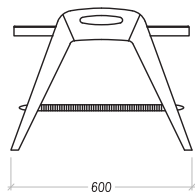

MICHELE BÖNAN
I N T E R I O R S

CONTACT
Lungarno Guicciardini, 9
50125 Firenze FI
Ph. 055 294604
info@michelebonaninteriors.com
michelebonaninteriors.com

MARK

CODE: CT-06 A

Mark is an elegant coffee table which is perfect for every occasion, thanks to the versatility given by its materials. Its structure is sinuous and strong, delicate but stable. It is finely built with the combination of wood and leather, which can be found in many pieces of the collection.

DIMENSIONS

W: 107cm / D: 60cm / H: 47cm

FINISHES

LEATHER

WALNUT