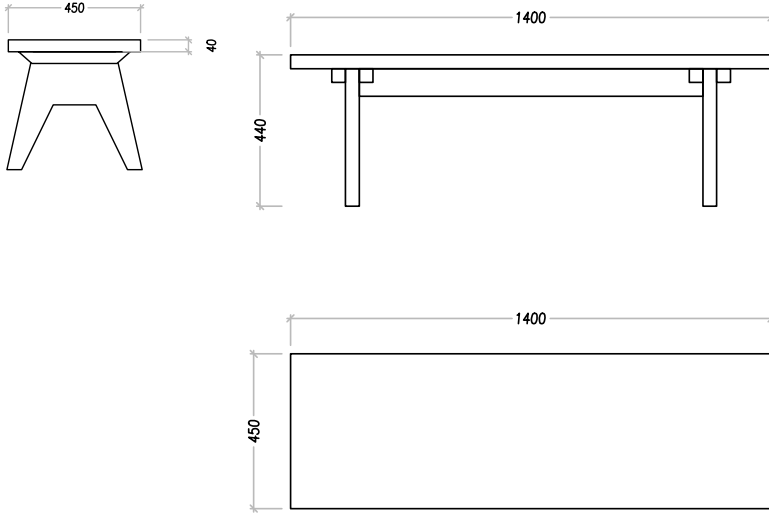

# FRANCIS

CODE: PC-01

Francis is one of the benches with a tone of pure minimalism, squared and lightweight. Here, glossy finished walnut is the only material used, cut in simple but dynamic lines to create a balanced and sturdy seat.

DIMENSIONS

W: 140cm / D: 45cm / H: 44cm

FINISHES

WALNUT

FRANCIS/ CODE: PC-01