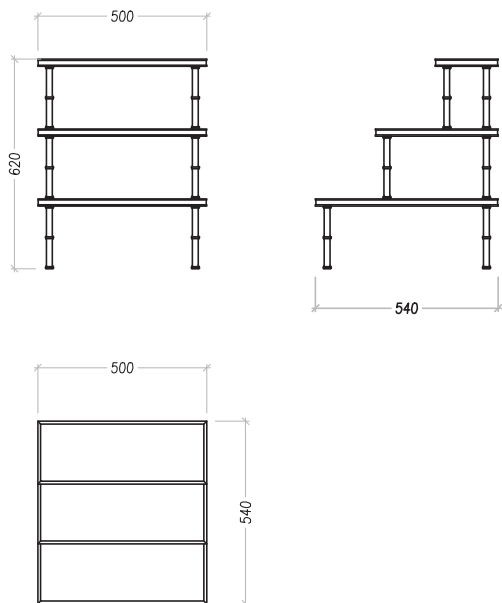

Side table in black glass and bronzed brass, with handles and vertical elements in bamboo sculpted brass. With its light oriental tone, it adapts to different spaces. The materials and the workmanship enhance the simplicity of the object's lines. L'ile is presented in two versions: with drawers and without drawers.

#### DIMENSIONS

W: 50 cm / D: 54 cm / H: 62 cm

#### FINISHES

BLACK GLASS

BRASS

Side table in black glass and bronzed brass, with handles and vertical elements in bamboo sculpted brass. With its light oriental tone, it adapts to different spaces. The materials and the workmanship enhance the simplicity of the object's lines. L'ile is presented in two versions: with drawers and without drawers.

DIMENSIONS

W: 50cm / D: 54cm / H: 62cm

FINISHES

BLACK GLASS

BRASS