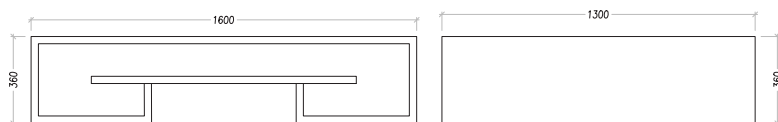

MICHELE BÖNAN
I N T E R I O R S

CONTACT
Lungarno Guicciardini, 9
50125 Firenze FI
Ph. 055 294604
info@michelebonaninteriors.com
michelebonaninteriors.com

MIAMI

CODE: CT-05A

Minimal in its design and materials, Miami is a coffee table with an extremely contemporary cut. Apparently simple, the inner shelf moves and lightens the volume giving it an attractive look.

DIMENSIONS

W: 160cm / D: 130cm / H: 36cm

FINISHES

WALNUT