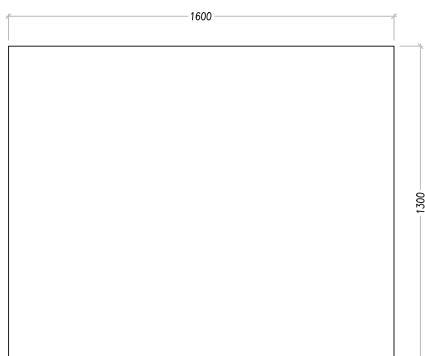

MICHELE BÖNAN
I N T E R I O R S

CONTACT
Lungarno Guicciardini, 9
50125 Firenze FI
Ph. 055 294604
info@michelebonaninteriors.com
michelebonaninteriors.com

MIAMI

CODE: CT-05A

Minimal in its design and materials, Miami is a coffee table with an extremely contemporary cut. Apparently simple, the inner shelf moves and lightens the volume giving it an attractive look.

DIMENSIONS

W: 160cm / D: 130cm / H: 36cm

FINISHES

WALNUT