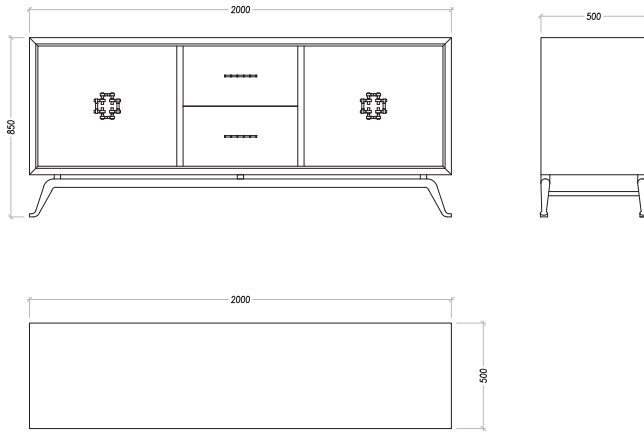

MICHELE BÖNAN  
I N T E R I O R S

**CONTACT**

Lungarno Guicciardini, 9  
50125 Firenze FI  
Ph. 055 294604  
info@michelebonaninteriors.com  
michelebonaninteriors.com

**BALI**

CODE: CR-03

Bali is one of the sideboards with an oriental tone. Here, walnut, raffia and bronzed brass are in perfect balance, both in tone and texture. The glossy finish of the wood contrasts with the roughness of the raffia and the bronzed brass.

DIMENSIONS

W: 200cm / D: 50cm / H: 85cm

FINISHES

WALNUT

RAFFIA